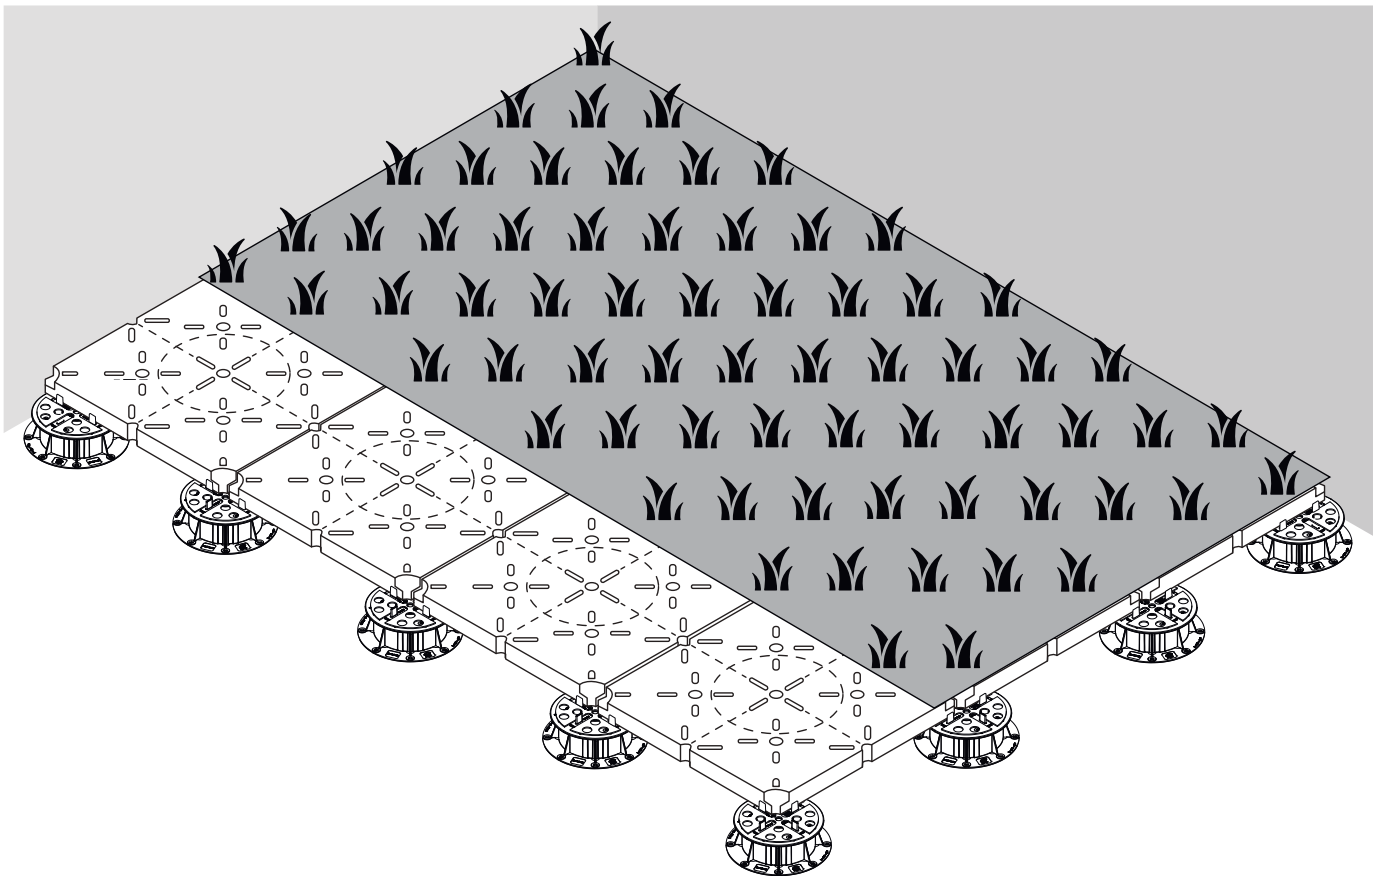

U-TRAY with synthetic grass
Private/Pulic terrace

PB-Series

p.1

©copyright, 2025, BUZON PEDESTAL INTERNATIONAL

Plot PB-Series

PB-TABS-3MM

U-E20

U-TRAY

U-TRAY-LOCK

Roll of synthetic grass

U-TRAY with synthetic grass Private/Public terrace

PB-Series

p.3

©copyright, 2025, BUZON PEDESTAL INTERNATIONAL

1

U-E20 2 mm

PB-TABS-3MM

PB-Series

2

3

4

5

6

7

8

9

10

11

12

13

14 U-TRAY-LOCK

15