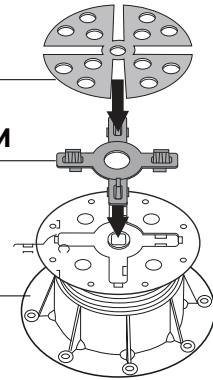

U-TRAY-LOCK

Roll of synthetic grass

U-TRAY with synthetic grass Private/Public terrace

PB-Series

p.3

©copyright, 2025, BUZON PEDESTAL INTERNATIONAL

1

U-E20 2 mm

PB-TABS-3MM

PB-Series

2

3

4

5

6

7

8

9

10

11

12

13

14 U-TRAY-LOCK

15