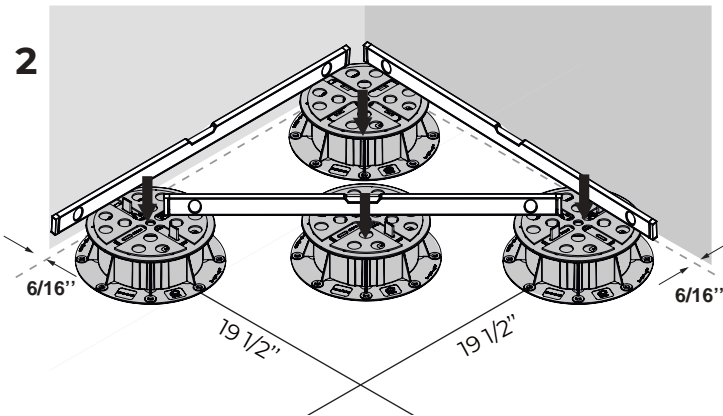

U-TRAY-LOCK

Roll of synthetic grass

U-TRAY with synthetic grass Private/Public terrace

PB-Series

p.3

©copyright, 2025, BUZON PEDESTAL INTERNATIONAL

1

U-E20 2 mm

PB-TABS-3MM

PB-Series

2

3

4

5

6

7