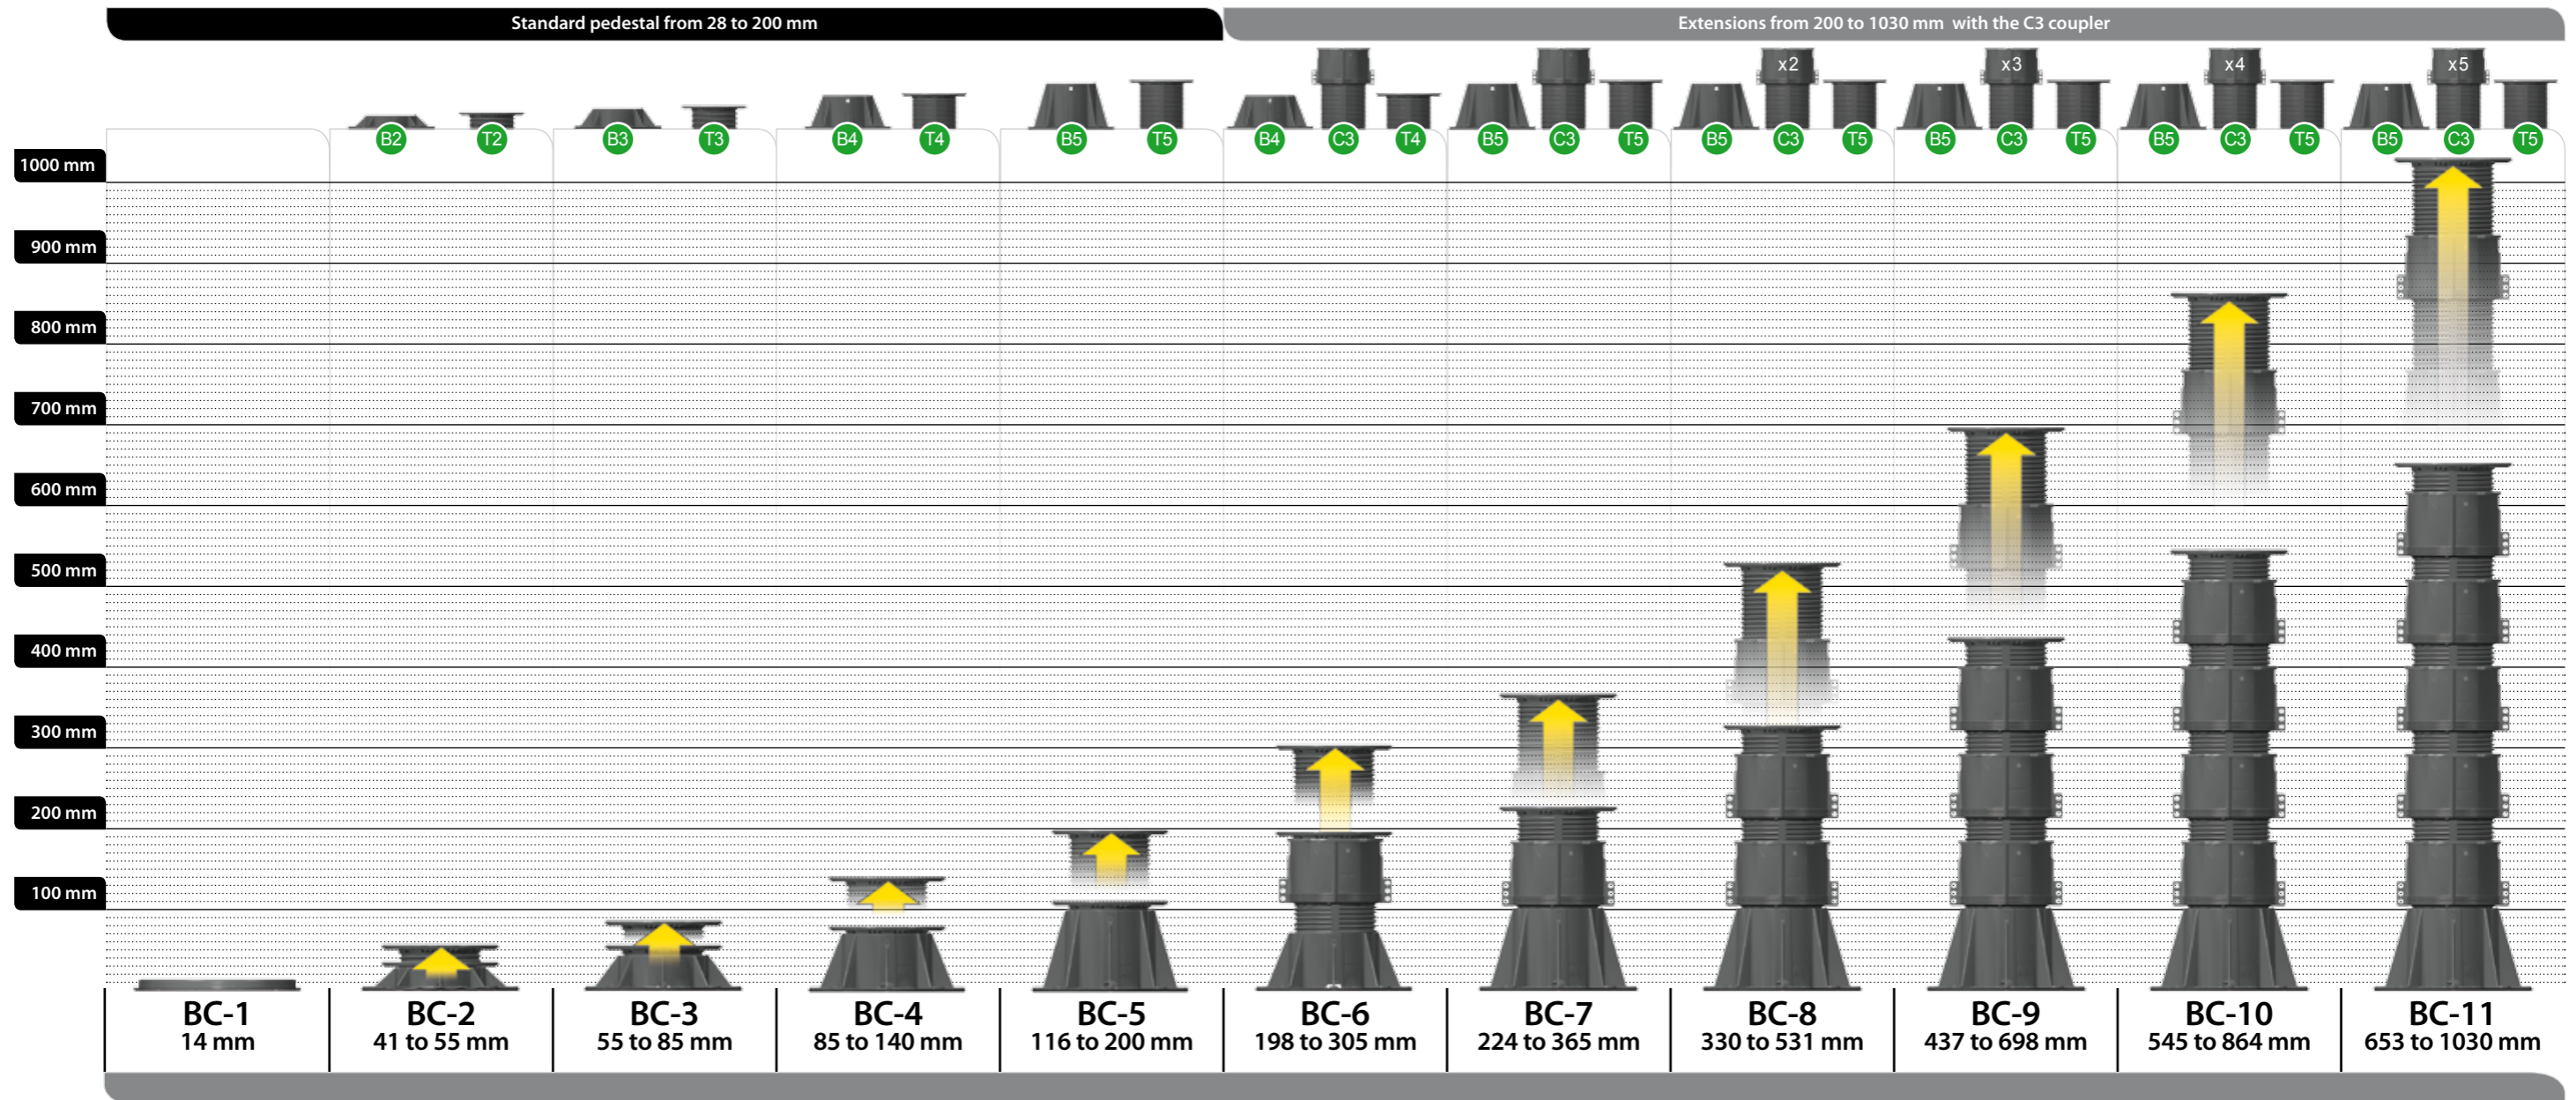

Heights of Buzon Screwjack pedestals BC-Serie with coupler C3

Adjustable pedestals from 28 to 1030 mm

BC-02
Adjustable From 28 to 41 mm